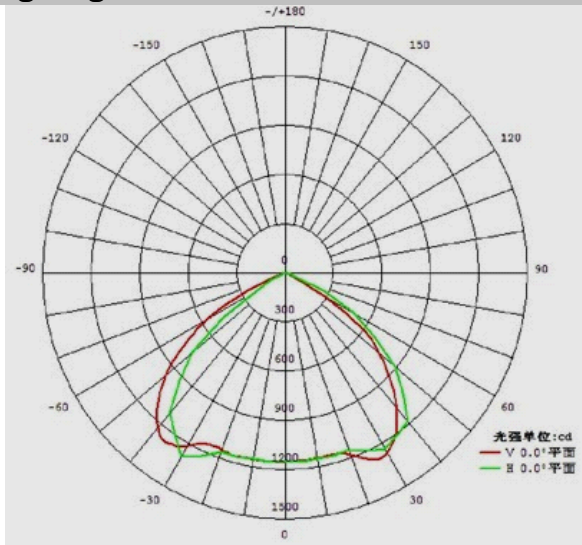

Lighting distribution curve