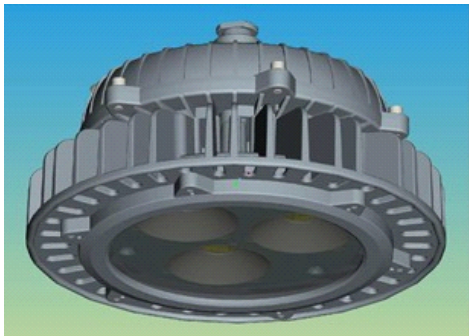

DongGuan City Cled Optoelectronic Co.Ltd

Address:2/F,No.1 Building,National High-tech Industrial Development

Tel:0086-769- 2307 6887

Fax:0086-769- 2307 6156

Email: sales@bestcled.com

Issued by:BESTCLED

Web: www.bestcled.com

Application	Can be used in zone 1 、 zone 2 explosive gas dangerous places of oil 、 petrochemical、 metallurgy、 electric power 、 shipping
Heat emissionand light distribution	Excellent speeding heat pipe make sure our light have a long life-span Features that free-maintenance,solve the problem of luminous Make use of our dependent intellectual property right to fulfill your requirement of lighting distribution curve

Photo