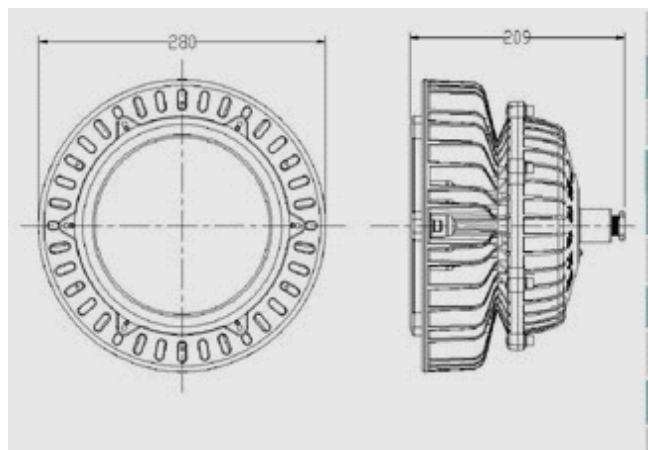

Product size