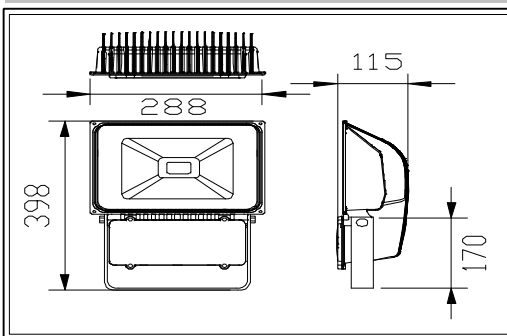

Web: www.bestcled.com

LED Flood light-- 70W

Data sheet

Code	D-02
Item No.	CLED-LTG70-AC/220-G-J-III-C-D02
Input Voltage	AC 170V~265V
Frequency	50/60HZ
Power factor(PF)	$\cong 0.95$
Power efficiency	$> 90\%$
LED power consumption	70W
Whole lamp consumption	76W
LED luminous efficiency	$\cong 100\text{lm/w}$
LED luminous flux	$\cong 6080\text{LM}$
Luminare efficiency (%)	$\cong 90\%$
Color-rendering index (CRI)	$R_a > 70$
Junction temperture (Tj)	$< 80^\circ\text{C}$
IP grade	IP65
Working condition	Temperature: $-30^\circ\text{C} \sim 50^\circ\text{C}$; Humidity: $10\% \sim 90\%\text{RH}$
Storage temperature	$10^\circ\text{C} \sim 60^\circ\text{C}$
Life-span	$> 50,000\text{hours}$
Material	Aluminum alloy
Package size (unit: cm)	44 (L) \times 30(W) \times 33(H)
Net weight	5.8Kg

Product Size

Photo

Lighting distribution curve