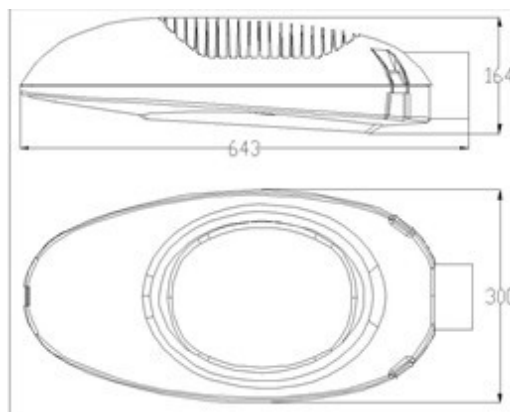

<b>Parameter</b>	
Code	CLED-LLD60-J-A
Input voltage	CLED-LLD60-AC/220-G-J-III-C-A02
Frequency range	AC 170V~265V
Frequency range	50/60HZ
Power factor (PF)	≥0.95
Power efficiency	>90%
LED power consumption	60W
Console power consumption	66W
LED luminous efficiency	≥100lm/w
LED luminous flux	≥5280LM
Luminare efficiency(%)	≥90%
Color-rendering index(CRI)	Ra>70
Junction temperture(Tj)	<80° C
IP grade	IP65
Working condition	Temperature:-30°C ~50°C ; Humidity:10%~90%RH
Storage temperature	10° C ~60° C
Life-span	>30000Hrs
Material	Aluminum alloy
Package size(unit:cm)	87 (L) × 36 (W) × 24.5 (H)
Net weight	7.8Kg
Stability	Can be used in wide range of voltage and temperature
Low heat	Can be use for long time, reliable
Environment protecting	No Mercury pollution and UV radiation,Ture green light
Chip of light source	U.S. (BRIDGELUX) Puri45*45mil BXCA4545XXX-D
Pole installing diameter	φ 45mm~ φ 60mmm
Certificatons	    

**Photo**

**Product size**

**Lighting distribution curve**