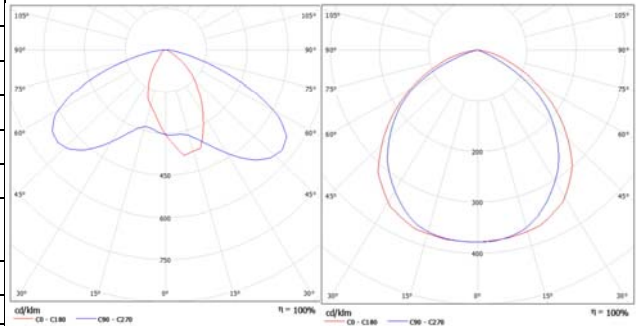

SPECIFICATION OF CLED-LLD180-AC/220-G-S-III-C-F02

Code No.	CLED-LLD180-AC/220-G-S-III-C-F02
LED Power Consumption:	180 W
Total Power Consumption:	195 W
Input Voltage:	AC 100~277V
Frequency:	50Hz/60Hz
Working Voltage:	32V
Working Current:	350mA
Power Factory(PF):	≥0.95
Power Efficiency:	>90%
THD(Total Harmonic Distortion):	<15%
LED Luminous Efficiency:	≥100lm/W
LED Luminous Flux:	21450 lm
Luminaire Initial Lumen Output:	16581 lm
Luminaire Efficiency:	≥90%
CRI (Color Rendering Index) :	>70Ra
CCT(Correlated Color Temperature):	3500K~6000K
Junction Temp>(Tj):	<80℃
IP (Ingress Protection) :	IP65
System resistance:	<0.1Ω
Working Condition:	Temp.: -30℃~50℃ Humidity: 10%~90%
Storage Temp.:	-35℃~60℃
Beam Angle:	130°(H) x 80°(V)
LED Chips:	BRIDGELUX 45mil/50mil/60mil
LED Driver:	Meanwell
Housing:	Aluminum Alloy
Reflector:	High Pure and Reflective Efficiency Aluminum Alloy
Cover:	Tempered Glass
Mounting Method:	Bracket with Screw
Dimension(mm):	586x370x230 (mm)
Packing Size(mm):	680x465x350 (mm)
Weight(kg):	19.6(kg)
QTY FOR 20' GP	192 (pcs)
QTY FOR 40' GP	408 (pcs)
QTY FOR 40' HP	544 (pcs)