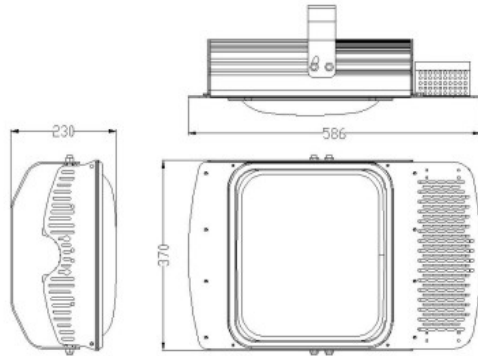

SPECIFICATION OF CLED-LLD180-AC/220-G-S-III-C-F02

Code No.	CLED-LLD180-AC/220-G-S-III-C-F02
LED Power Consumption:	180 W
Total Power Consumption:	195 W
Input Voltage:	AC 100~277V
Frequency:	50Hz/60Hz
Working Voltage:	32V
Working Current:	350mA
Power Factory(PF):	≥0.95
Power Efficiency:	>90%
THD(Total Harmonic Distortion):	<15%
LED Luminous Efficiency:	≥100lm/W
LED Luminous Flux:	21450 lm
Luminaire Initial Lumen Output:	16581 lm
Luminaire Efficiency:	≥90%
CRI (Color Rendering Index) :	>70Ra
CCT(Correlated Color Temperature):	3500K~6000K
Junction Temp>(Tj):	<80℃
IP (Ingress Protection) :	IP65
System resistance:	<0.1Ω
Working Condition:	Temp.: -30℃~50℃ Humidity: 10%~90%
Storage Temp.:	-35℃~60℃
Beam Angle:	130°(H) x 80°(V)
LED Chips:	BRIDGELUX 45mil/50mil/60mil
LED Driver:	Meanwell
Housing:	Aluminum Alloy
Reflector:	High Pure and Reflective Efficiency Aluminum Alloy
Cover:	Tempered Glass
Mounting Method:	Bracket with Screw
Dimension(mm):	586x370x230 (mm)
Packing Size(mm):	680x465x350 (mm)
Weight(kg):	19.6(kg)
QTY FOR 20' GP	192 (pcs)
QTY FOR 40' GP	408 (pcs)
QTY FOR 40' HP	544 (pcs)