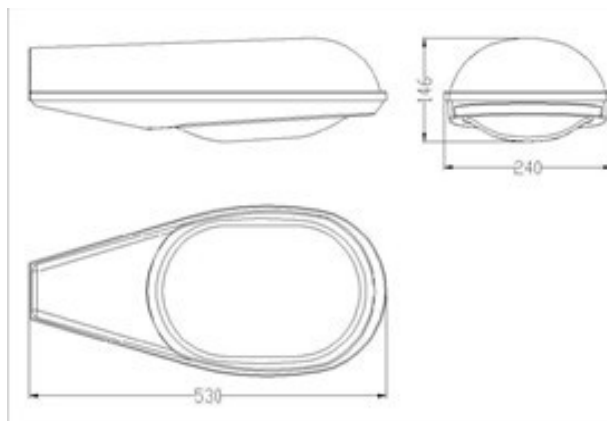

<b>Parameter</b>	
Code	CLED-LLD20-S-0
Input voltage	CLED-LLD20-AC/220-G-S-III-C-002
Frequency range	AC 170V~265V
Frequency range	50/60HZ
Power factor (PF)	≥0.95
Power efficiency	>90%
LED power consumption	20W
Console power consumption	23W
LED luminous efficiency	≥100lm/w
LED luminous flux	≥1800LM
Iuminare efficiency(%)	≥90%
Color-rendering index(CRI)	Ra>70
Junction temperture(Tj)	<80° C
IP grade	IP65
Working condition	Temperature:-30°C ~50°C ; Humidity:10%~90%RH
Storage temperature	10° C ~60° C
Life-span	>30000Hrs
Material	Aluminum alloy
Package size(unit:cm)	57.5 (L) × 27.5 (W) × 37.5 (H)
Net weight	4.2Kg
Stability	Can be used in wide range of voltage and temperature
Low heat	Can be use for long time, reliable
Environment protecting	No Mercury pollution and UV radiation,Ture green light
Chip of light source	U.S. (BRIDGELUX) Puri45*45mil BXCA4545XXX-D
Pole installing diameter	φ 45mm
Certificatons	    
Heat emissionand light distribution	Excellent speeding heat pipe make sure our light have a long life-span Features that free-maintennance,solve the problem of luminous Make use of our dependent intellectual property right to fulfill your requirement of lighting distribution curve

**Issued by:**BESTCLED

**Web:** www.bestcled.com

**Photo**

**Product size**

**Lighting distribution curve**