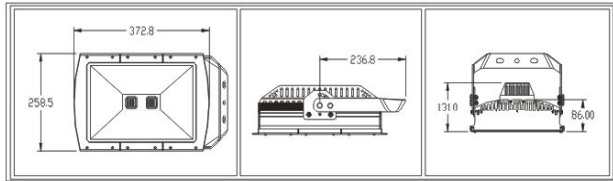

SPECIFICATION OF CLED-LTG120-AC/220-G-J-III-C-G02

Code No.	CLED-LTG120-AC/220-G-J-III-C-G02
LED Power Consumption:	120 W
Total Power Consumption:	130 W
Input Voltage:	AC 100~277V
Frequency:	50Hz/60Hz
Working Voltage:	32V
Working Current:	350mA
Power Factory(PF):	≥0.95
Power Efficiency:	>90%
THD(Total Harmonic Distortion):	<15%
LED Luminous Efficiency:	≥100lm/W
LED Luminous Flux:	14300 lm
Luminaire Initial Lumen Output:	11054 lm
Luminaire Efficiency:	≥90%
CRI (Color Rendering Index) :	>70Ra
CCT(Correlated Color Temperature):	3500K~6000K
Junction Temp>(Tj):	<80℃
IP (Ingress Protection) :	IP65
System resistance:	<0.1Ω
Working Condition:	Temp.: -30℃~50℃ Humidity: 10%~90%
Storage Temp.:	-35℃~60℃
Beam Angle:	130°(H) x 80°(V)
LED Chips:	BRIDGELUX 45mil/50mil/60mil
LED Driver:	Meanwell
Housing:	Aluminum Alloy
Reflector:	High Pure and Reflective Efficiency Aluminum Alloy
Cover:	Tempered Glass
Mounting Method:	Bracket with Screw
Dimension(mm):	491.8x258.5x339.8(mm)
Packing Size(mm):	620x345x225 (mm)