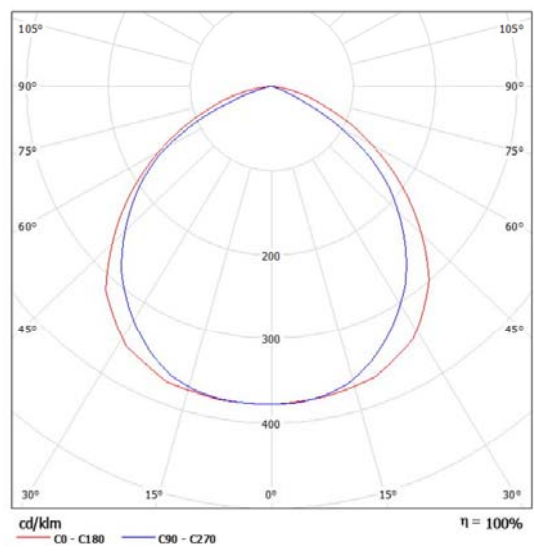

SPECIFICATION OF CLED-LTG120-AC/220-G-J-III-C-G02

Code No.	CLED-LTG120-AC/220-G-J-III-C-G02
LED Power Consumption:	120 W
Total Power Consumption:	130 W
Input Voltage:	AC 100~277V
Frequency:	50Hz/60Hz
Working Voltage:	32V
Working Current:	350mA
Power Factory(PF):	≥0.95
Power Efficiency:	>90%
THD(Total Harmonic Distortion):	<15%
LED Luminous Efficiency:	≥100lm/W
LED Luminous Flux:	14300 lm
Luminaire Initial Lumen Output:	11054 lm
Luminaire Efficiency:	≥90%
CRI (Color Rendering Index) :	>70Ra
CCT(Correlated Color Temperature):	3500K~6000K
Junction Temp>(Tj):	<80℃
IP (Ingress Protection) :	IP65
System resistance:	<0.1Ω
Working Condition:	Temp.: -30℃~50℃ Humidity: 10%~90%
Storage Temp.:	-35℃~60℃
Beam Angle:	130°(H) x 80°(V)
LED Chips:	BRIDGELUX 45mil/50mil/60mil
LED Driver:	Meanwell
Housing:	Aluminum Alloy
Reflector:	High Pure and Reflective Efficiency Aluminum Alloy
Cover:	Tempered Glass
Mounting Method:	Bracket with Screw
Dimension(mm):	491.8x258.5x339.8(mm)
Packing Size(mm):	620x345x225 (mm)