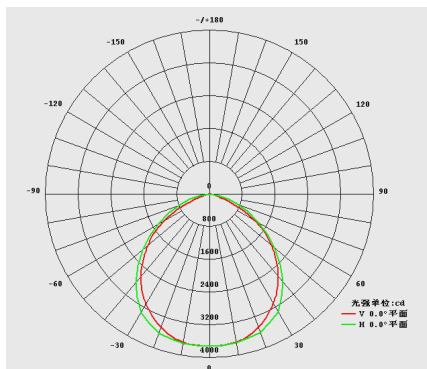

LED Tunnel light-- 120W

Data sheet

Code	G-02
Item No.	CLED-LTG120 AC/220-G-J-III-C-G02
Input Voltage	AC 170V~265V
Frequency range	50/60HZ
Power factor(PF)	$\cong 0.95$
Power efficiency	$> 90\%$
LED power consumption	120W
Whole lamp consumption	130W
LED luminous efficiency	$\cong 100\text{lm/w}$
LED luminous flux	$\cong 9880\text{LM}$
Luminare efficiency (%)	$\cong 90\%$
Color-rendering index (CRI)	$R_a > 70$
Junction temperture (Tj)	$< 80^\circ\text{C}$
IP grade	IP65
Working condition	Temperature: $-30^\circ\text{C} \sim 50^\circ\text{C}$; Humidity: $10\% \sim 90\%\text{RH}$
Storage temperature	$10^\circ\text{C} \sim 60^\circ\text{C}$
Life-span	$> 50,000\text{hours}$
Material	Aluminum alloy
Package size (unit: cm)	61 (L) \times 35.5(W) \times 21.5(H)
Net weight	10.7Kg

Product Size

Lighting distribution curve

Photo