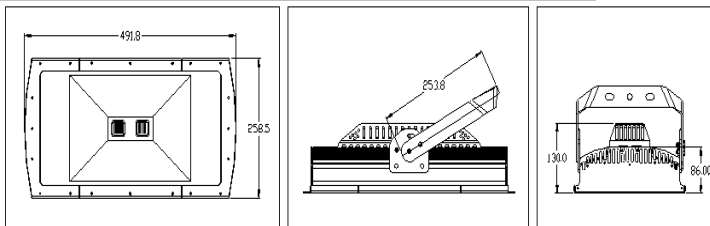

LED Tunnel light-- 120W

Data sheet

Code	G-02
Item No.	CLED-LTG120 AC/220-G-J-III-C-G02
Input Voltage	AC 170V~265V
Frequency range	50/60HZ
Power factor(PF)	$\cong 0.95$
Power efficiency	$> 90\%$
LED power consumption	120W
Whole lamp consumption	130W
LED luminous efficiency	$\cong 100\text{lm/w}$
LED luminous flux	$\cong 9880\text{LM}$
Luminare efficiency (%)	$\cong 90\%$
Color-rendering index (CRI)	$R_a > 70$
Junction temperture (Tj)	$< 80^\circ\text{C}$
IP grade	IP65
Working condition	Temperature: $-30^\circ\text{C} \sim 50^\circ\text{C}$; Humidity: $10\% \sim 90\%\text{RH}$
Storage temperature	$10^\circ\text{C} \sim 60^\circ\text{C}$
Life-span	$> 50,000\text{hours}$
Material	Aluminum alloy
Package size (unit: cm)	61 (L) \times 35.5(W) \times 21.5(H)
Net weight	10.7Kg

Product Size

Lighting distribution curve

Photo