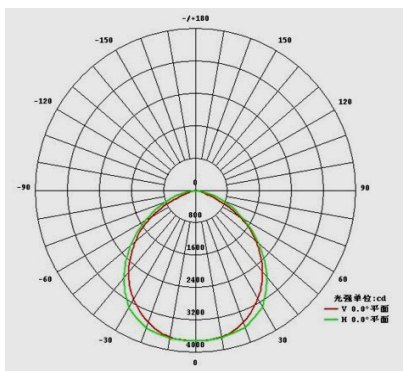

Lighting distribution curve